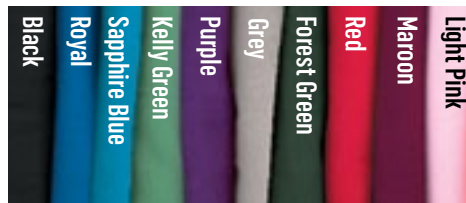

1 i'm lovin' it	2 i'm lovin' it	3 	4 	5 KITCHEN
6 McDonald's	7 	8 lovin' our community	9 	10
11 CREW TRAINER	12 PEOPLE	13 me encanta.	14 manager	15
16 GENERAL MANAGER	17 GUEST SERVICE			

You may use your existing logo or one can be designed for you. Additional costs may apply.